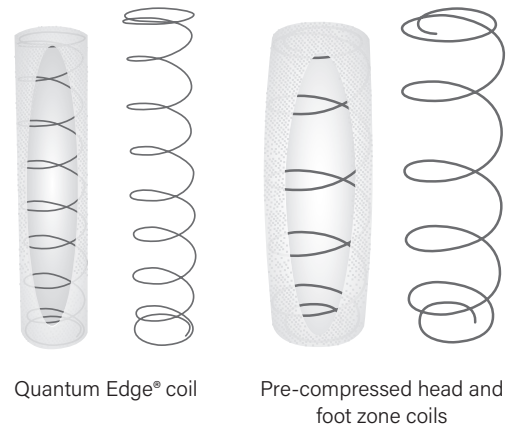

Quantum Edge® Elite forms a frame around our Bolsa® unit, providing superior edge support, delivering a consistent sleep surface, and reducing that roll-off feeling.

- **Quantum Edge® Coils** – A reinforced perimeter, made up of narrow-diameter Quantum® coils, that frames the sides, delivers a consistent sleep surface, and reduces that roll-off feeling.
- **Bolsa® Coils** – Provide an even surface that absorbs partner movement and prevents sleepers from rolling together.
- **Pre-Compressed Coils** – Create a firm surface that makes the unit more responsive to body movements.
- **Stress-Relieved Wire** – Holds its shape and provides a durable, consistent sleep surface.
- **Packable and Shippable** – Can be compressed, folded, and rolled.

Product Name	Coil Height	Coil Count*	Center ILD	Edge ILD
Quantum Edge® Elite	8"	1,057	531	570
	6"	1,041	762	805

Sizes: Twin, Twin XL, Full, Queen\*, King, Cal King